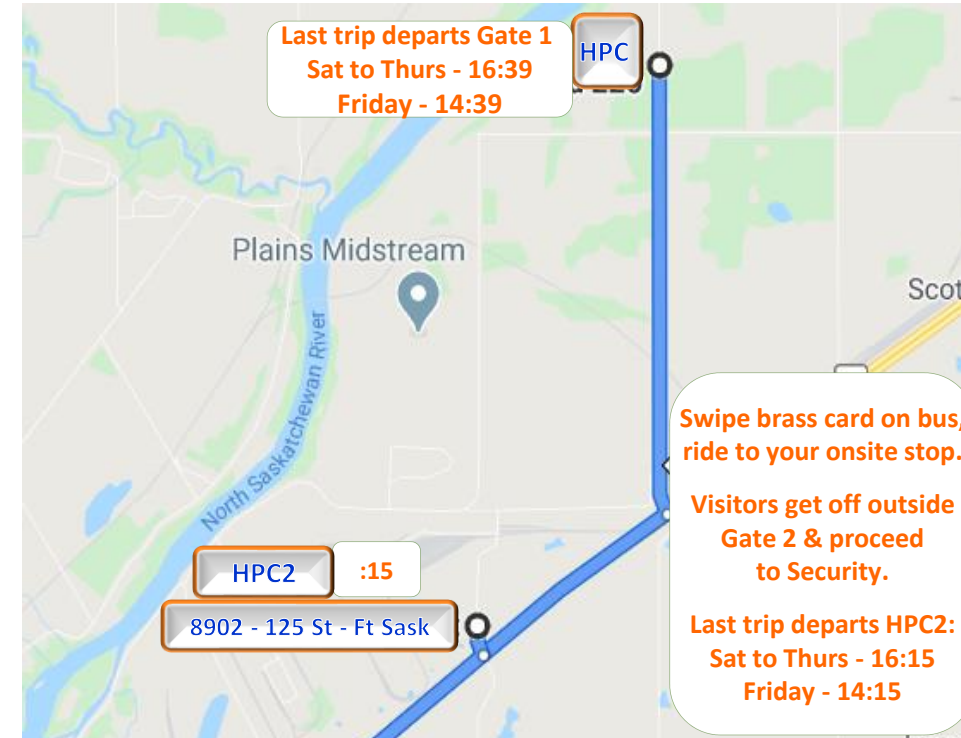

## HPC Transit Shuttle Schedule - 60 Minute Service

Saturday to Thursday: 07:15 to 16:15

Friday: 07:15 to 14:15

Effective: January 4, 2022

HPC2 (Taurus)	Gate 2	Stop 4	BRS	Stop 5/6	Gate 2	Gate 1	HPC2 (Taurus)
:15	:24	:28	:32	:36	:39	:41	:50