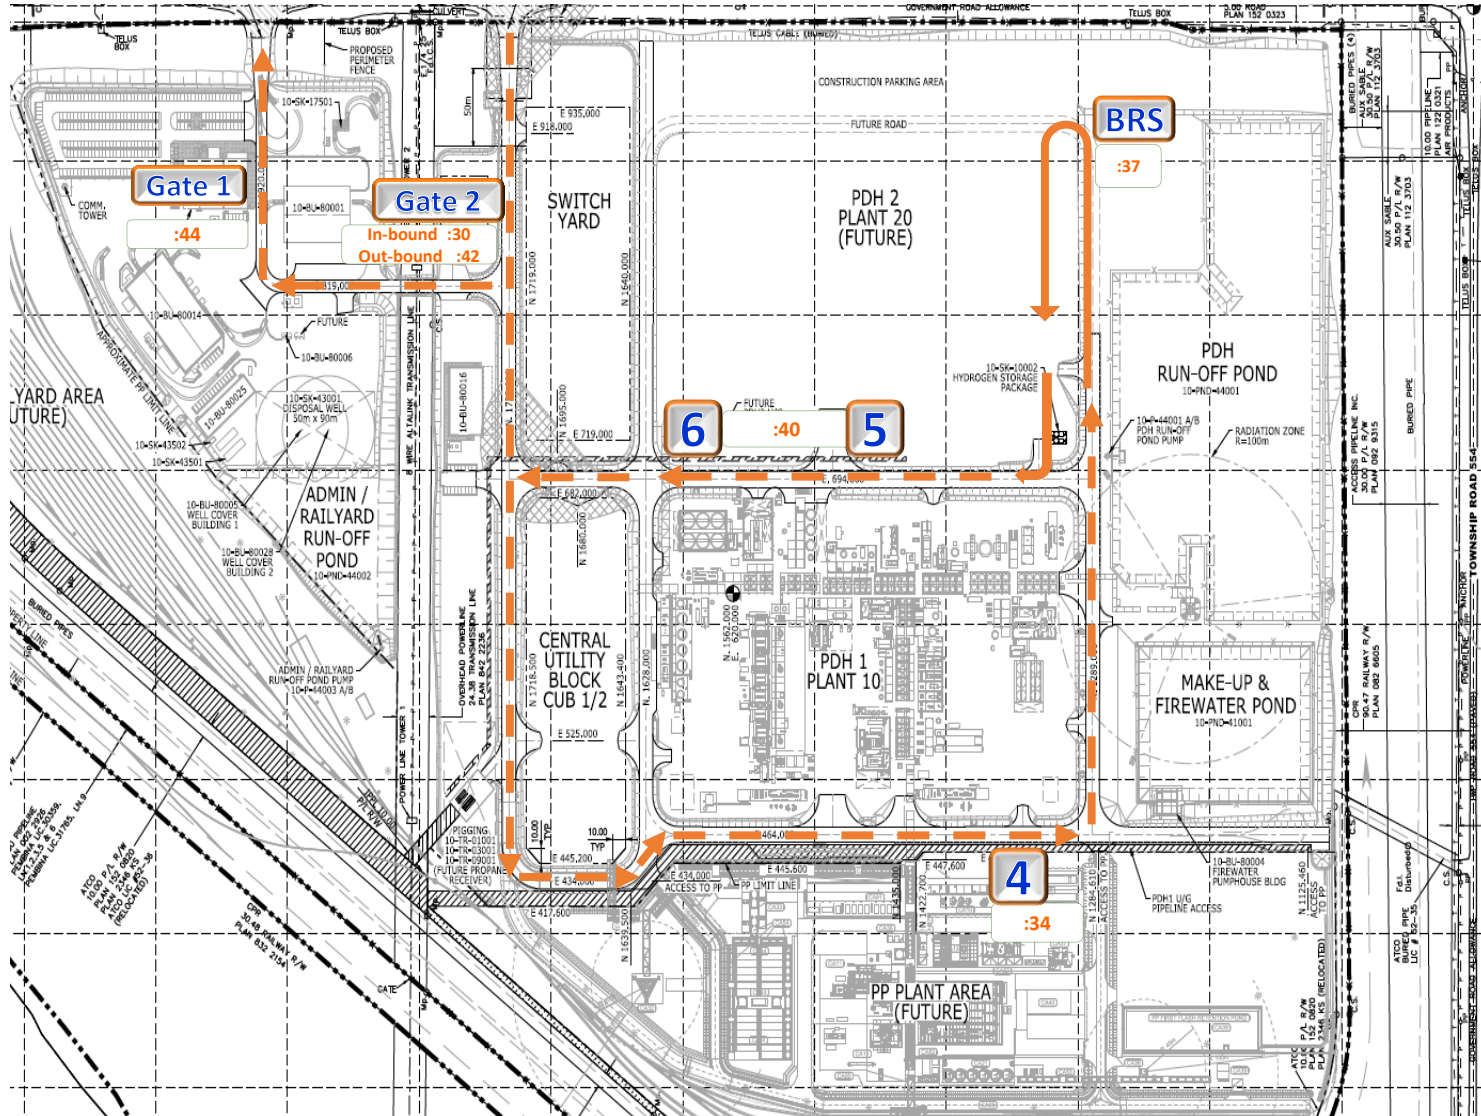

## HPC Transit Shuttle Schedule - 60 Minute Service

Saturday to Thursday: 07:15 to 16:15

Friday: 07:15 to 14:15

Effective: January 4, 2022

HPC2 (Taurus)	Gate 2	Stop 4	BRS	Stop 5/6	Gate 2	Gate 1	HPC2 (Taurus)
:15	:24	:28	:32	:36	:39	:41	:50